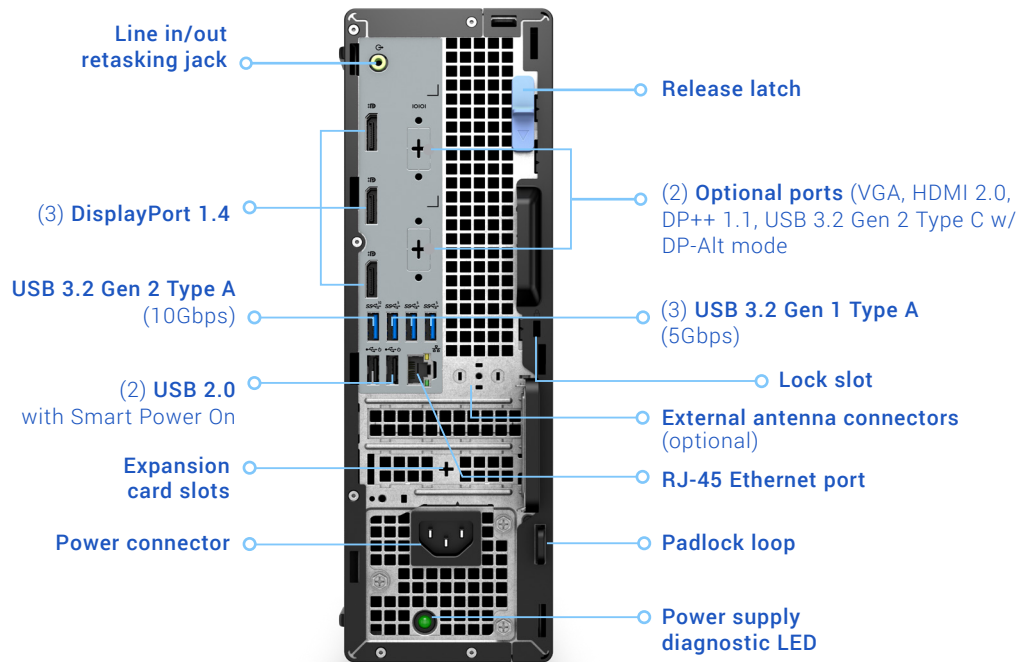

# Smart performance and design.

An intelligent, performance-optimized, space-saving small form factor workstation featuring AI-responsiveness.

▶ [Click here to review 360 degree product demo.](#)

**Intelligent performance**