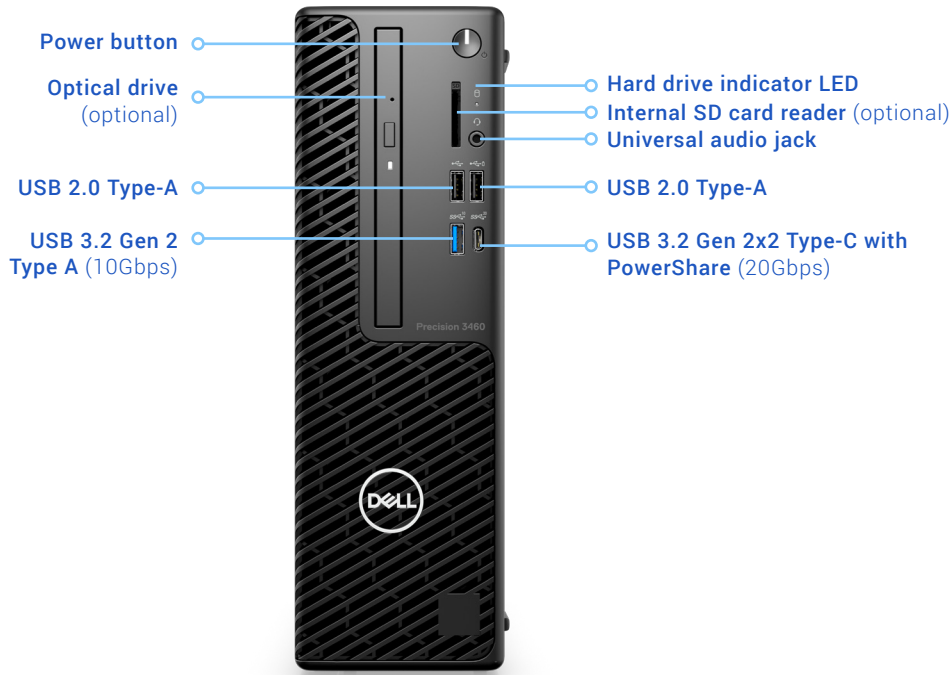

Smart performance and design.

An intelligent, performance-optimized, space-saving small form factor workstation featuring AI-responsiveness.

▶ [Click here to review 360 degree product demo.](#)