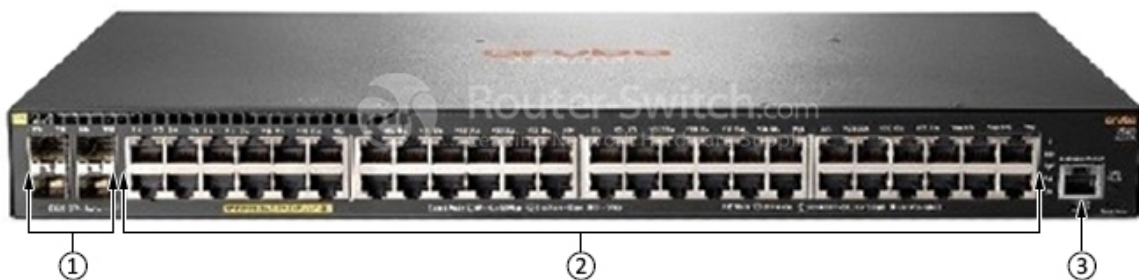

## Overview

JL357A is an Aruba 2540 48G PoE+ 4SFP+ Switch. Designed for the digital workplace, the Aruba 2540 Switch Series is optimized for mobile users. With advanced security and network management tools — Aruba ClearPass Policy Manager and Aruba AirWave — this Layer 2 access switch is easy to deploy and manage.

### Quick Spec

Table 1 shows the quick spec.

<b>Model</b>	JL357A
<b>Ports</b>	(48) RJ-45 autosensing 10/100/1000 PoE+ ports (4) SFP+ 1/10GbE ports PHY-less
<b>Memory and processor</b>	Dual Core ARM Coretex A9 @ 1016 MHz 1 GB DDR3 SDRAM Packet buffer size: 12.38 MB 4.5MB Ingress/7.875MB Egress 4 GB eMMC
<b>Latency</b>	1000 Mb Latency: < 3.8 $\mu$ s 10 Gbps Latency: < 1.6 $\mu$ s
<b>Throughput</b>	up to 112 Mpps
<b>Switching capacity</b>	176 Gbps
<b>PoE capability</b>	370 W PoE+

### Product Details

Figure 1 shows the front view of JL357A.

Note:

(1)	(2)	(3)
SFP+ ports	10/100/1000Base-T RJ-45 ports	RJ Serial Console

### Compare to Similar Item

Table 2 shows the comparison.

<b>Model</b>	JL357A	<a href="#">J9772A</a>
--------------	--------	------------------------

<b>Ports</b>	(48) RJ-45 autosensing 10/100/1000 PoE+ ports (4) SFP+ 1/10GbE ports PHY-less	· 48 RJ-45 autosensing 10/100/1000 PoE+ ports · 4 fixed Gigabit Ethernet SFP ports · 1 Dual-personality (RJ-45 or USB micro-B) serial console port.
<b>Throughput</b>	up to 112 Mpps	Up to 77.3 million pps (64-byte packets)
<b>Switching capacity</b>	176 Gbps	104 Gb/s
<b>PoE capability</b>	370 W PoE+	382 W